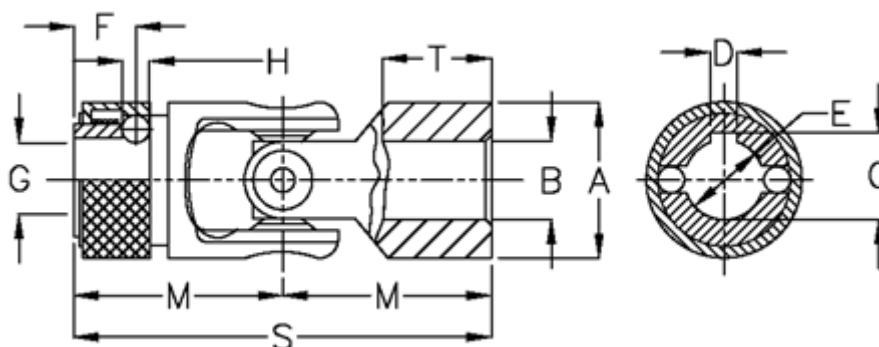

Data Sheet

Article number: 07616423

Description: Cross joint w/needle bearing
W/rapid change coupling, 0.616.423

Measures

A	= 16	M	= 26
B H7	= 8	MD max N m	= 6
C	= 9.0	s	= 52
D	= 2	T	= 15
E	= 8		
F	= 9.5		
G	= 7.0		
H	= 3.50		